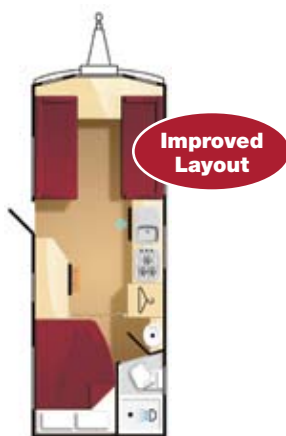

Key Features

- Twin axle fixed bed end washroom layout, based on best-selling Crusader Supersirocco (634)
- Popular fixed bed, end bath single axle layout (540)
- New longer bunks (544)
- New Eddis graphics
- 7'6" width
- 5 mains sockets
- Sprung upholstery
- 3 fabulous fabric options
- Easy lift fixed bed with EXCLUSIVE memory foam mattress (540,544,550,634)
- Improved comfort bunks/convertible beds
- Horrex easy slide full door flyscreen
- Truma rapid blown air heating, including washroom (and bedroom - 540,544,634)
- Drying cupboard with blown air outlet (634)
- Mirage silver alloy wheels
- Hardwood framed curved locker doors
- New LED mood lighting
- Thetford 115ltr fridge with frameless door and LCD
- 700W microwave with stainless steel finish
- Spinflo 3 burner hob with high speed multi-function burner and electronic ignition
- Domestic style Spinflo Midi Prima oven with 2 shelves, illumination and electronic ignition
- Unique Chinchilla glass sink and hob covers
- Stainless steel sink and integral drainer
- Double socket in kitchen
- Whale Premium submersible pump and carbon filter
- Truma Ultrastore water heater
- New larger domestic style basin
- New Rimini luxury double shower cubicle (462,524,634)
- Domestic style aluminium bi-fold shower door (540,544,550)
- Domestic style bathroom door and lever lock
- Thetford C250 electronic flush swivel toilet
- Polished chrome fittings
- Sony CD radio tuner with AM antenna and i-Pod and mp3 connectivity
- Stereo speakers
- Status omni-directional TV aerial
- Gas barbecue point